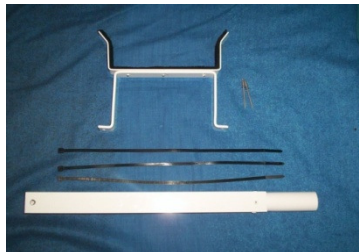

***** A SATURN ANTENNA IS THE SOLUTION*****

INSTALL CONVERSION KIT TO FIT THE SATURN ANTENNA ONTO THE EXISTING ROOF MOUNTING MECHANISM.

Conversion kit

** conversion pole

** saddle

** zip ties

EASY INSTALLATION with EASY INSTRUCTIONS:-

**CHANGE ONLY ROOF SECTION – EVERYTHING
INSIDE STAYS THE SAME**

FOOTPRINT ON THE ROOF –

PRODUCT:-

AW-3000W Saturn Antenna complete with Conversion Kit (no cable pack)