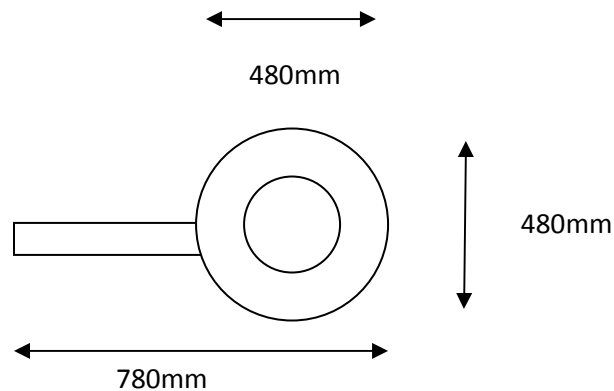

PRODUCT:-

AW-3000W Saturn Antenna complete with Conversion Kit (no cable pack)